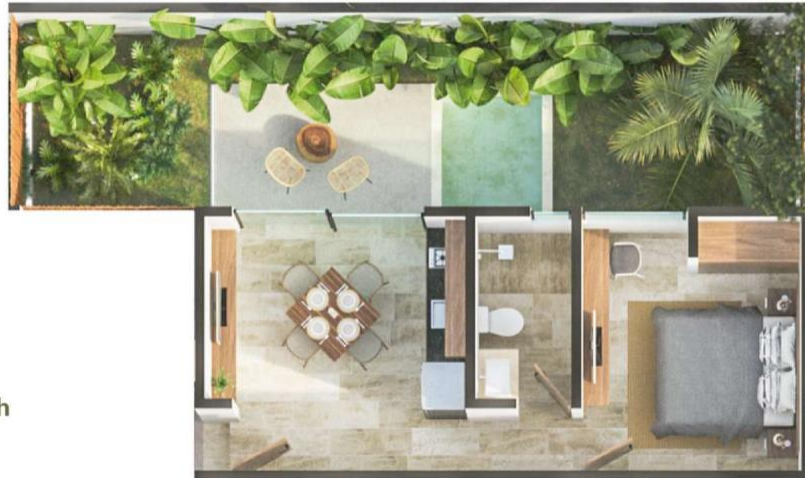

READY TO OCCUPY APARTMENTS

Sky-Pool

Bar Roof Top

Model A From 72m²

Living-dining room

Kitchen

2 Bedrooms

1 Bathroom

From 44m²

Sitting room

1 Bathroom

1 Bedroom

Outside Terrace with Pool

Estela is an apartment complex of 39 pet friendly units created to give you harmony and fulfillment.

Located in Aldea Zama, Tulum, it is one of the most important developments in the area and its located only a few minutes away from the hotel zone, archeological sites and tourist places.

Enjoy paradise in an apartment complex designed with everything you need to make your stay an unforgettable experience.

Estela
selva mística