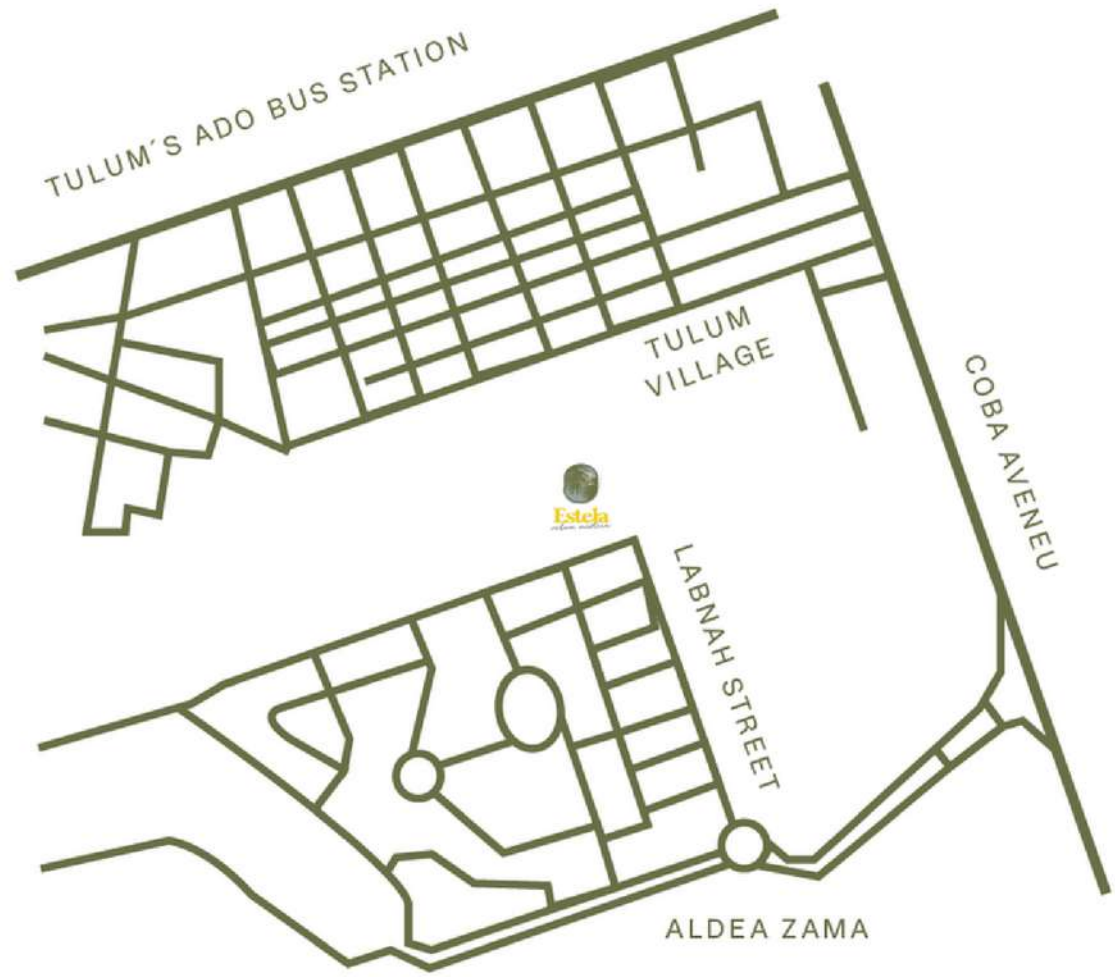

Estela

selva mística

Estela
selva mística

Estela is an apartment complex of 39 pet friendly units created to give you harmony and fulfillment.

Located in Aldea Zama, Tulum, it is one of the most important developments in the area and its located only a few minutes away from the hotel zone, archeological sites and tourist places.

Outside Terrace with
Pool

Roof Top

Bar Roof Top

Looby

Cowork

Sky-Pool

READY TO OCCUPY **APARTMENTS**

[Click for Google Maps](#)