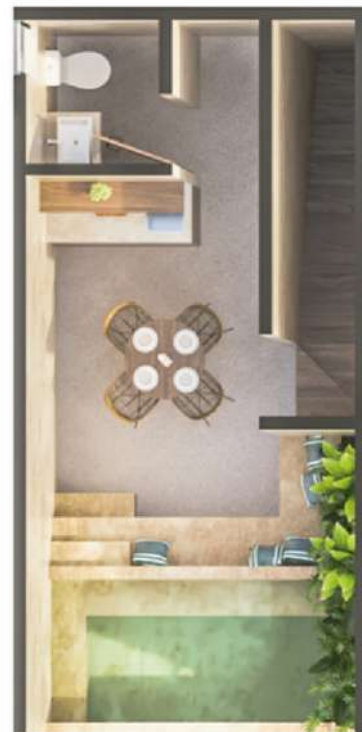

From 72m²

Living-dining room

Kitchen

2 Bedrooms

1 Bathroom

Outside Terrace
with Pool

Model D

From 135m²

Living-dining room

Washing Area

Kitchen

2 Bedrooms

2 Bathrooms

Outside Terrace

2 Half Baths

Roof Top

*Some units equipped with Lock Off

Model E

From 90m²

Living-dining room

Kitchen

2 Bedrooms

Kitchenette in the bedroom

2 Bathrooms

Outside Terrace with Pool

Washing Area

*Some units equipped with Lock Off

Model F

From 44m²

Sitting room

1 Bathroom

1 Bedroom